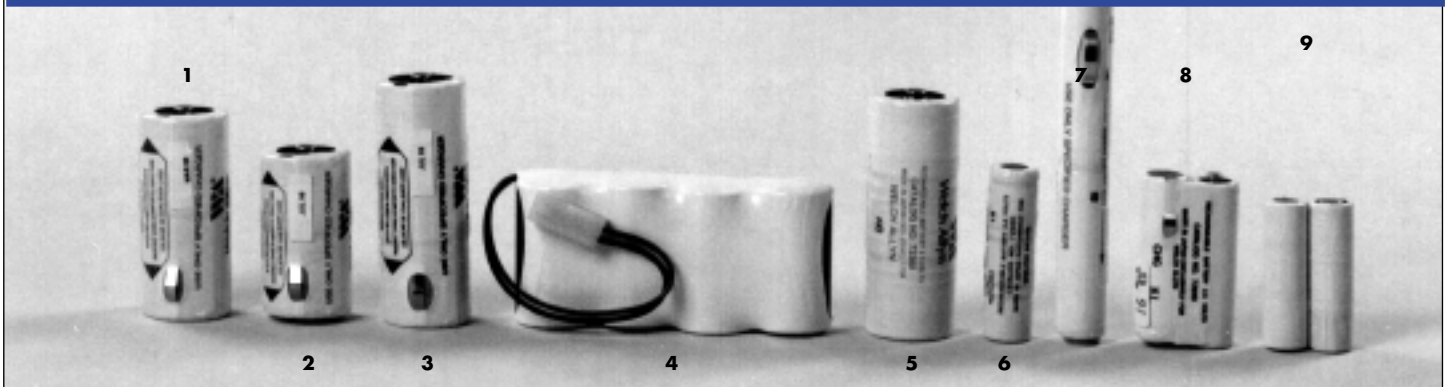

MISCELLANEOUS BATTERIES

Flashlight, Thermostat

PART NO.	PIC #	VOLTS	CAPACITY	DESCRIPTION
MAG-1	1	6	2300	STREAMLIGHT & MAGLIGHT FLASHLIGHTS ML-5000 , 400701-49 , 20-1701 , MA-5 , SL-20 , SL-20X
MAG-2	2	6	1500	STREAMLIGHT SL-15X , 15X-1701 , 400701-31
MAG-3	3	6	4400	STREAMLIGHT SL-35 , 35X , 35-1701 , 400701-58
MAG-4	4	6	1300	SUREFIRE FLASHLIGHT (LITHIUM)
MAG-SL90	—	4.8	1600	STREAMLIGHT 90120
THERM-1	5	1.2	130	HONEYWELL & OTHER POPULAR THERMOSTATS
THERM-2	6	2.4	130	HONEYWELL & OTHER POPULAR THERMOSTATS
GAS-1	7	2.4	700	GAS METER BATTERY 405421-100
SERVOX-1	8	7.2	250	ELECTROLARYNX BATTERY FOR SERVOX 14266
Z2A120	9	2.4	120	EMMERICH NI CAD BUTTON CELL
Z3A65	10	3.6	65	EMMERICH NI CAD BUTTON CELL

MEDICAL BATTERIES

Medical

PART NO.	PIC #	VOLTS	CAPACITY	DESCRIPTION
MED-72000	1	2.5	600	WELCH ALLYN 72000 MEDICAL BATTERY
MED-72100	2	2.5	600	WELCH ALLYN 72100 MEDICAL BATTERY
MED-72200	3	3.5	600	WELCH ALLYN 72200 MEDICAL BATTERY
MED-72240	4	4.8	1800	WELCH ALLYN 72240 MEDICAL BATTERY
MED-72250	—	3.6	1800	WELCH ALLYN 72250 MEDICAL BATTERY
MED-72300	5	3.6	800	WELCH ALLYN 72300 MEDICAL BATTERY
MED-72500	6	3.6	110	WELCH ALLYN 72500 MEDICAL BATTERY
MED-72600	7	2.5	600	WELCH ALLYN 72600 MEDICAL BATTERY
MED-72610	8	2.5	600	WELCH ALLYN 72610 MEDICAL BATTERY
MED-72700	9	7.2	75	WELCH ALLYN 72700 MEDICAL BATTERY
MED-72900	—	2.4	600	WELCH ALLYN 72900 MEDICAL BATTERY