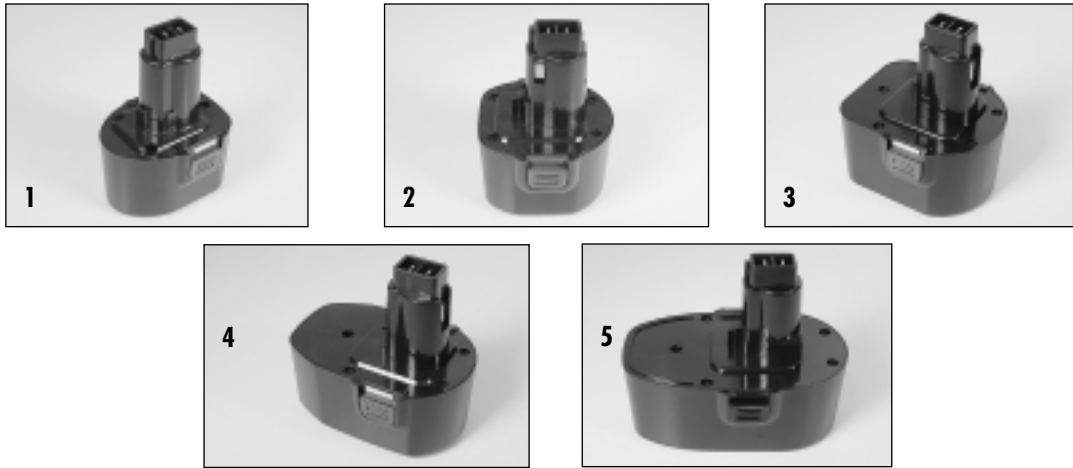

POWERTOOL BATTERIES

BATTERIES COMPATIBLE WITH DEWALT®/BLACK & DECKER® PRODUCTS

PIC #	VOLTS	PART#	mAh	TYPE	X-REFERENCE w/ DeWalt®/Black & Decker® Battery #s
1	7.2V	TOOL-108	1500	NICD	9057
		TOOL-109	2000	NICD	9057 (HI-CAP)
2	9.6V	TOOL-27	1500	NICD	9062 B&D: PS120
		TOOL-28	2000	NICD	9061
3	12V	TOOL-29	1500	NICD	9072 B&D: PS130
		TOOL-133	2000	NICD	9071
		TOOL-30	2400	NICD	SUPER HI-CAP

PIC #	VOLTS	PART#	mAh	TYPE	X-REFERENCE w/ DeWalt®/Black & Decker® Battery #s
4	14.4V	TOOL-31	1500	NICD	9094 B&D: PS140
		TOOL-32	2000	NICD	9091
5	18V	TOOL-33	1500	NICD	9098 B&D: PS145
		TOOL-132	2000	NICD	9095
		TOOL-34	2400	NICD	9096