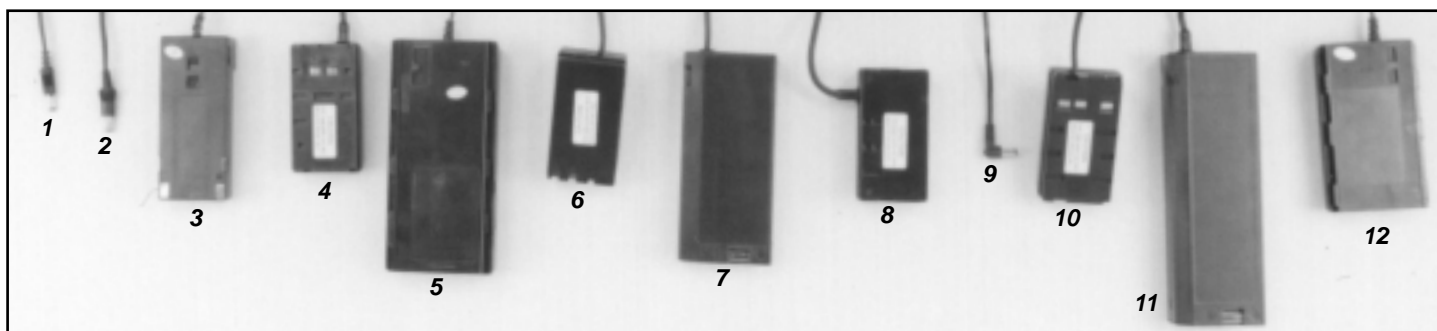

## CAMCORDER CAR CORDS AND BATTERY ELIMINATORS

PART #	PIC#	DESCRIPTION
CCA-170	1	RCA/HITACHI SMALL PIN
CCA-5569	-	UNIVERSAL 6V
CCA-911	-	CANON 911/924/941
CCA-1200	2	RCA/HITACHI LARGE PIN
CCA-1220	3	SONY NP-22
CCA-522CC	4	SONY NP-55/77
CCA-2489C	5	SHARP BT-22
CCA-2900	6	CANON 8MM
CCA-3500	7	PANASONIC BP-50
CCA-6150	8	RCA/HITACHI/MINOLTA 8MM
CCA-6220	9	RCA/HITACHI 9.6V FULL SIZE VHS
CCA-6900	10	PANASONIC PALMCORDER
CCA-8500	11	PANASONIC BP-80/88
CCA-9630	12	JVC 9.6V GRIP
CCA-F550	-	SONY F550/F750/F950

## ASSORTED CABLES, CORDS, CHARGERS AND ADAPTORS

PART #	PIC#	DESCRIPTION
CCA-12VPAN	1	12V, 500MAH CHARGER WITH PANASONIC CLIP (BP80/88)
CCA-500REC	2	12V, 500MAH CHARGER WITH CIGARETTE LIGHTER RECEPTACLE
CCA-12V500	3	12V, 500MAH CHARGER WITH CIGARETTE LIGHTER PLUG
CCA-6V1AH	4	6V, 1AH CHARGER
CCA-P101	5	MALE CIGARETTE LIGHTER PLUG TO PANASONIC CLIP
CCA-P102	6	2 FEMALE RECEPTACLE TO SINGLE MALE PLUG
CCA-P103	7	FEMALE CIGARETTE LIGHTER RECEPTACLE TO PANASONIC CLIP
CCA-P104	8	MALE CIGARETTE LIGHTER PLUG TO FEMALE RECEPTACLE (3' LONG)
CCA-PAN-FM	9	3 WAY CORD: PANA CLIP, MALE PLUG, FEMALE RECEPTACLE