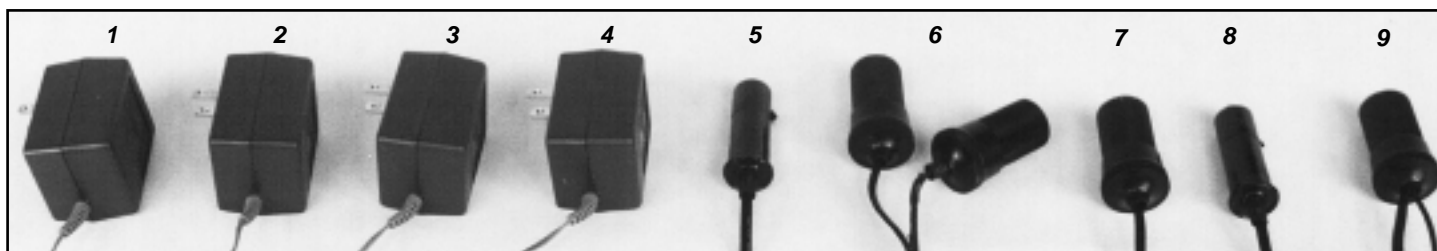

## CAMCORDER CAR CORDS AND BATTERY ELIMINATORS

PART #	PIC#	DESCRIPTION
CCA-170	1	RCA/HITACHI SMALL PIN
CCA-5569	-	UNIVERSAL 6V
CCA-911	-	CANON 911/924/941
CCA-1200	2	RCA/HITACHI LARGE PIN
CCA-1220	3	SONY NP-22
CCA-522CC	4	SONY NP-55/77
CCA-2489C	5	SHARP BT-22
CCA-2900	6	CANON 8MM
CCA-3500	7	PANASONIC BP-50
CCA-6150	8	RCA/HITACHI/MINOLTA 8MM
CCA-6220	9	RCA/HITACHI 9.6V FULL SIZE VHS
CCA-6900	10	PANASONIC PALMCORDER
CCA-8500	11	PANASONIC BP-80/88
CCA-9630	12	JVC 9.6V GRIP
CCA-F550	-	SONY F550/F750/F950

**\*ALL CAR CORDS HAVE MALE CIGARETTE LIGHTER PLUG ON END**

## ASSORTED CABLES, CORDS, CHARGERS AND ADAPTORS

PART #	PIC#	DESCRIPTION
CCA-12VPAN	1	12V, 500MAH CHARGER WITH PANASONIC CLIP (BP80/88)
CCA-500REC	2	12V, 500MAH CHARGER WITH CIGARETTE LIGHTER RECEPTACLE
CCA-12V500	3	12V, 500MAH CHARGER WITH CIGARETTE LIGHTER PLUG
CCA-6V1AH	4	6V, 1AH CHARGER
CCA-P101	5	MALE CIGARETTE LIGHTER PLUG TO PANASONIC CLIP
CCA-P102	6	2 FEMALE RECEPTACLE TO SINGLE MALE PLUG
CCA-P103	7	FEMALE CIGARETTE LIGHTER RECEPTACLE TO PANASONIC CLIP
CCA-P104	8	MALE CIGARETTE LIGHTER PLUG TO FEMALE RECEPTACLE (3' LONG)
CCA-PAN-FM	9	3 WAY CORD: PANA CLIP, MALE PLUG, FEMALE RECEPTACLE